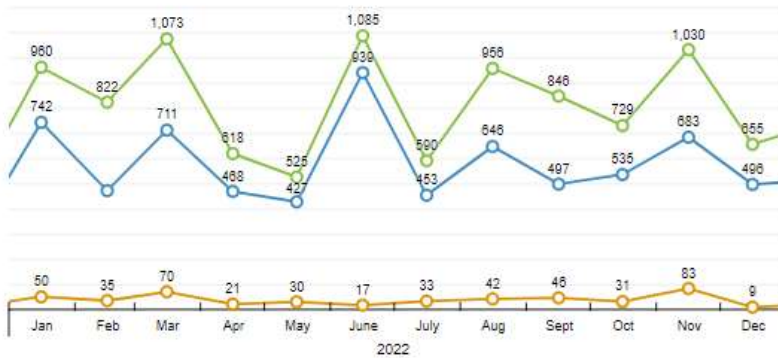

### Monthly 2022

Monthly ◻ << < > >> - + 📅 Sat 1<sup>st</sup> Jan — Sat 31<sup>st</sup> Dec 2022

- Page Views
  - Unique Visits
  - Returning Visits
- 

Average Monthly Page Views

**824.1**

Average Monthly Unique Visits