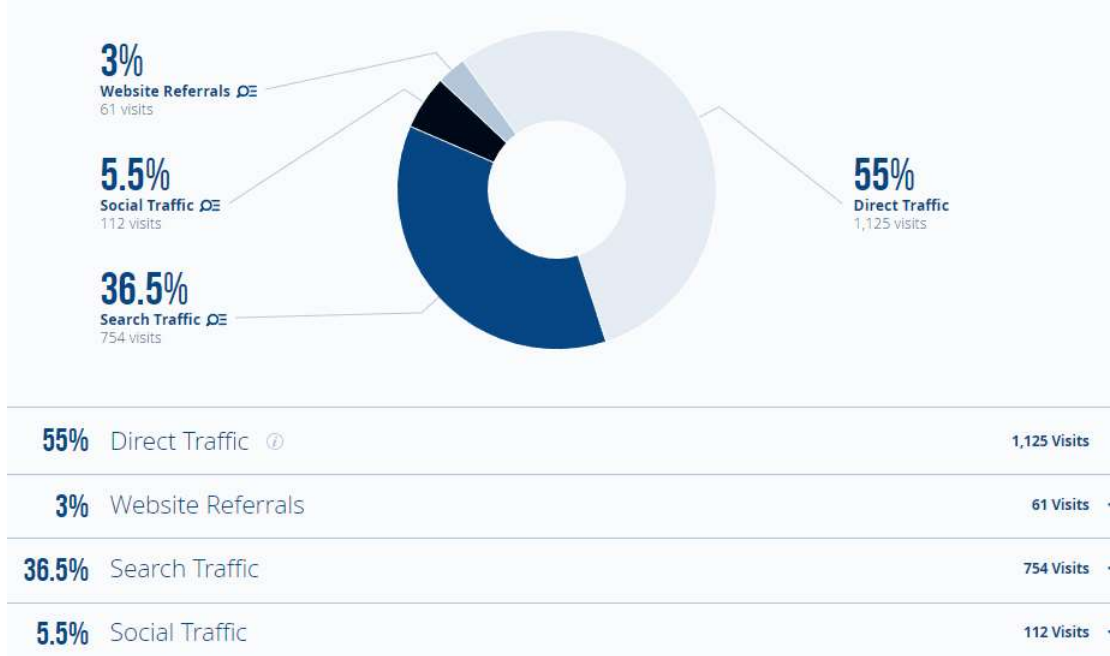

PAGE VISITS Last 6 Months

Views	Page URL
1360	https://www.artshealthantigonish.org/
632	https://www.artshealthantigonish.org/art-larks/
284	https://www.artshealthantigonish.org/about-aha/
281	https://www.artshealthantigonish.org/projects2/
161	https://www.artshealthantigonish.org/contact/
161	https://www.artshealthantigonish.org/category/events/
159	https://www.artshealthantigonish.org/artists/rachel-power/
148	https://www.artshealthantigonish.org/about-aha/aha-leadership/
119	https://www.artshealthantigonish.org/category/blog/get-creative/
102	https://www.artshealthantigonish.org/artists/
93	https://www.artshealthantigonish.org/about-aha/research-evaluation/
86	https://www.artshealthantigonish.org/support-aha/
85	https://www.artshealthantigonish.org/art-larks/art-larks-resource-room/
81	https://www.artshealthantigonish.org/resources/
79	https://www.artshealthantigonish.org/projects2/art-care-at-st-marthas-regional-hospital/
62	https://www.artshealthantigonish.org/projects2/spellbound-by-nature-spell-kit/
62	https://www.artshealthantigonish.org/projects2/projects/
59	https://www.artshealthantigonish.org/projects2/projects/arts-and-health-symposium-april-2013/
54	https://www.artshealthantigonish.org/2015/12/colouring-antigonish-2/
54	https://www.artshealthantigonish.org/2015/08/full-circle-an-interview-with-jeremy-holmes-on-youth-arts-and-mental-health/
48	https://www.artshealthantigonish.org/projects2/projects/arts-canopy-project/
48	www.artshealthantigonish.org/art-larks/
45	https://www.artshealthantigonish.org/artists/noella-murphy/
41	https://www.artshealthantigonish.org/2020/09/spellbound-by-nature/
39	https://www.artshealthantigonish.org/calendarnov2013/
38	https://www.artshealthantigonish.org/about-aha/reports/
37	https://www.artshealthantigonish.org/nov2021/
36	https://www.artshealthantigonish.org/aha-2013-006/
35	https://www.artshealthantigonish.org/2015/04/bring-out-your-inner-artist-with-rose-adams/
31	https://www.artshealthantigonish.org/2016/10/arts-canopy-project/
30	https://www.artshealthantigonish.org/videos/
27	https://www.artshealthantigonish.org/shoe-project-antigonish-report/

and more

Visitor Traffic Came From

The AHA website has **488** people who have SUBSCRIBED and will receive an email when we make a blog post.